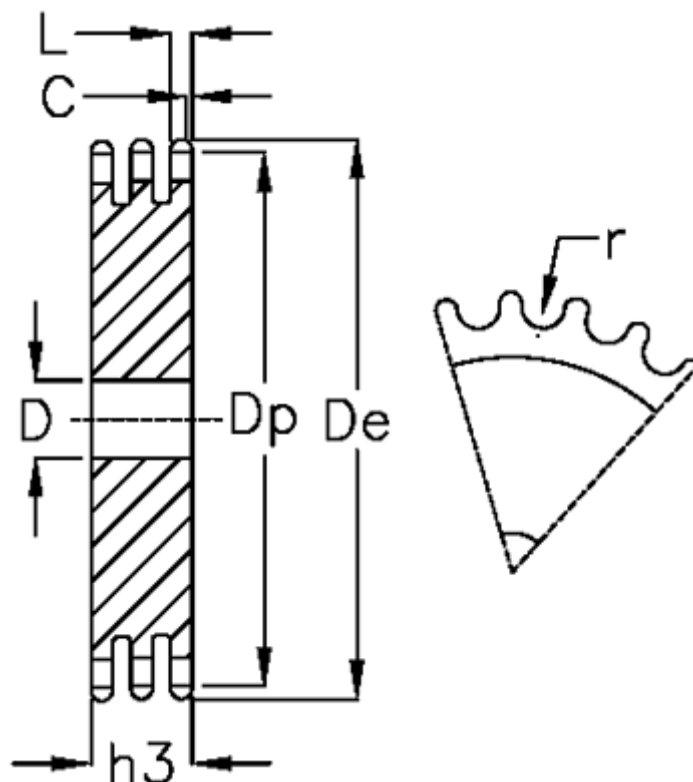

Article number: 616023006024

Description: Plate wheel 10 B-3 Z=24 triplex

Measures

| | |
|----------------|-------------|
| C | = 2 |
| D | = 16 |
| De | = 128.3 |
| Dp | = 121.62 |
| For chain size | = 5/8 x 3/8 |
| For chain type | = 10 B-3 |
| h3 | = 42.1 |
| L | = 9 |

| | |
|-----------------|---------|
| Number of teeth | = 24 |
| r | = 10.16 |